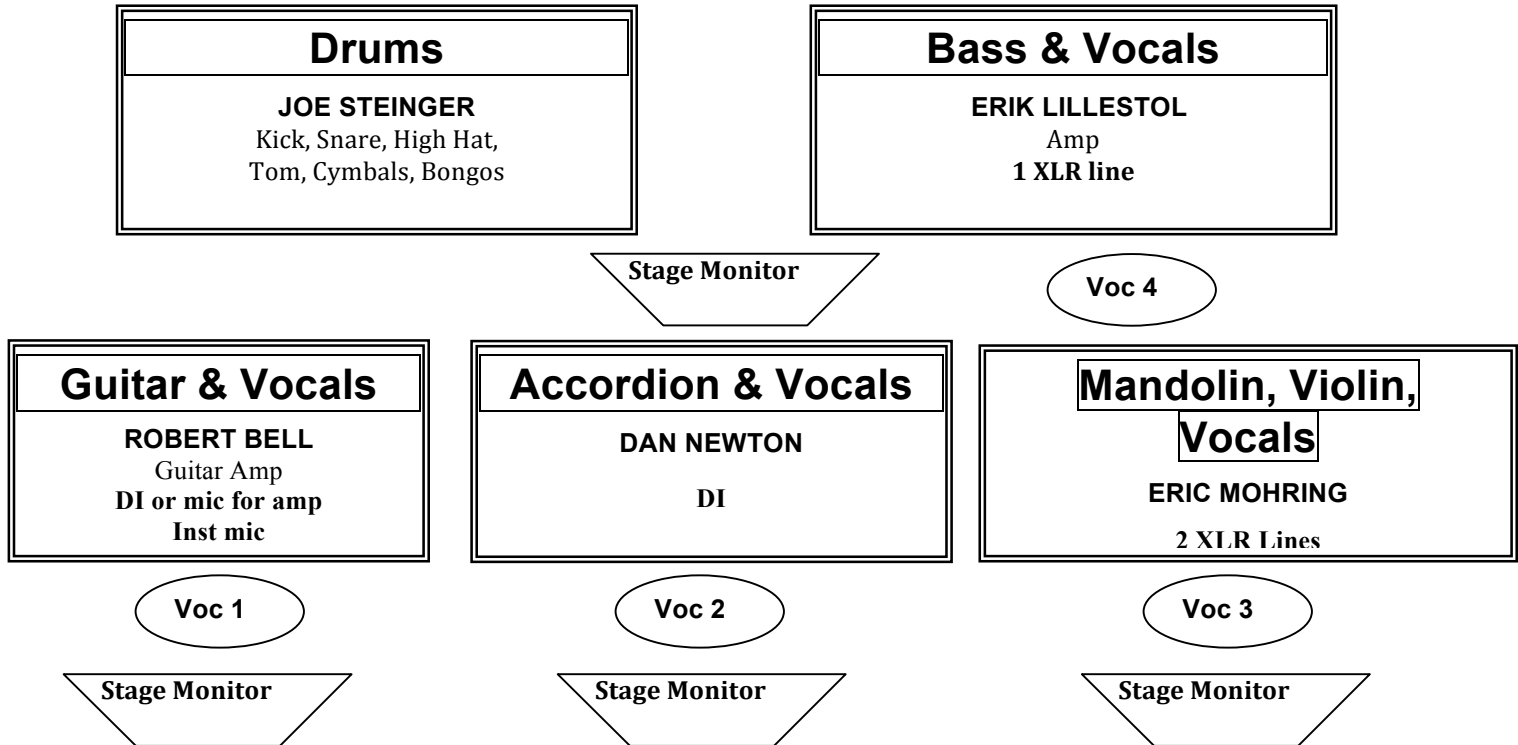

Dan Newton's
Café Accordion Orchestra

P.O. Box 50622 • Minneapolis, MN 55405 • (651) 488-1174

Café Accordion Orchestra - Stage Plot

STAGE FRONT-(stage size approx 15ft wide x 12ft deep)

LIST OF GEAR NEEDED:

- ◆ 4 vocal mics on boom stands
- ◆ **Accordion:** DI or line for amp
- ◆ **Guitar:** DI or mic for amp, 1 inst mic
- ◆ **Bass:** 1 XLR line
- ◆ **Mandolin/Violin:** 2 XLR lines (can work with 1 if channels are limited)
- ◆ **Drums:** 2 overhead mics (additional mics for kick and snare if appropriate)
- ◆ 2-4 Stage Monitors
- ◆ **Additional:** 1 armless stool (for accordion player)